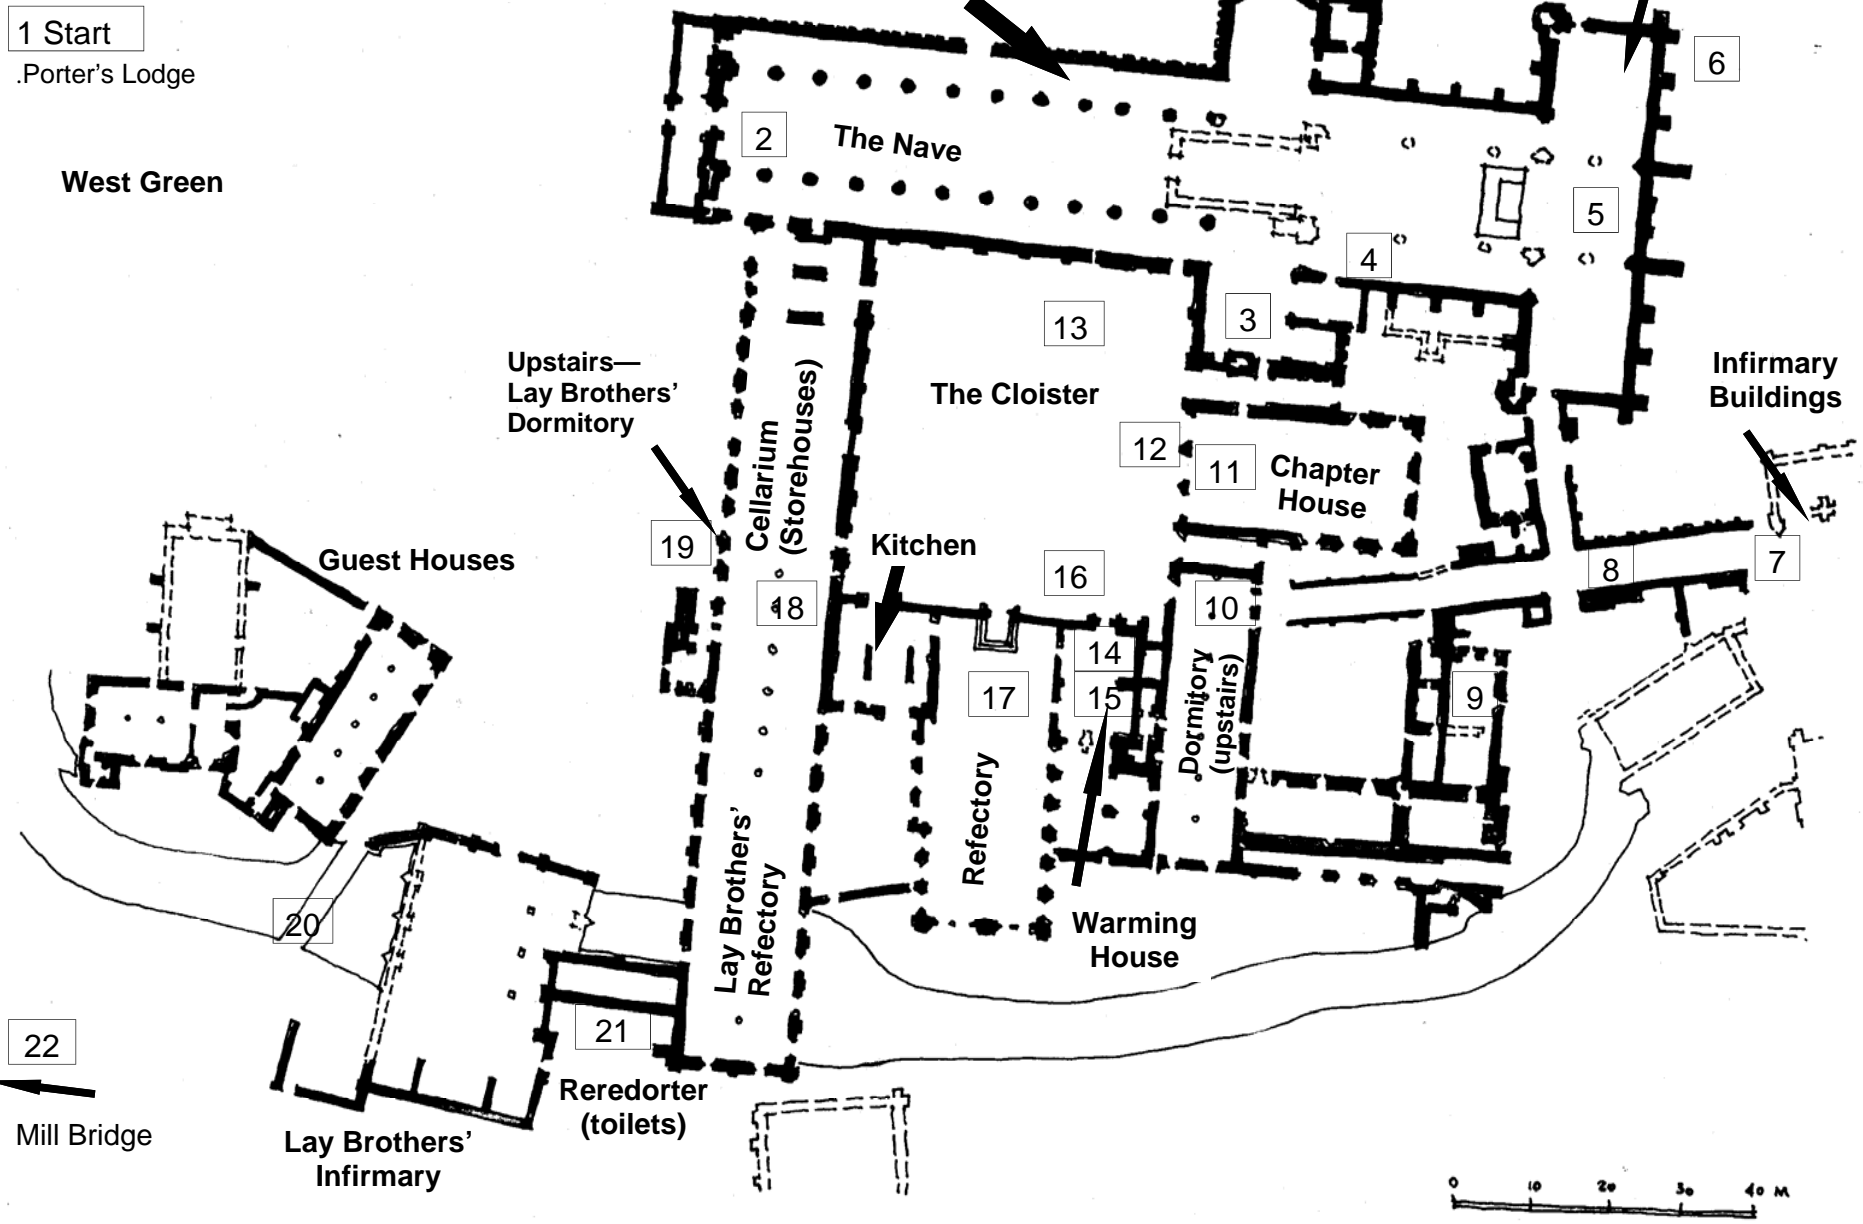

# Abbey Plan

## Audio Tour Stops

1 Start

.Porter's Lodge

West Green

Chapel of the Nine Altars

The Church

Tower

The Nave

Guest Houses

Cellarium (Storehouses)

Lay Brothers' Refectory

Reredorter (toilets)

Lay Brothers' Infirmary

22

Mill Bridge